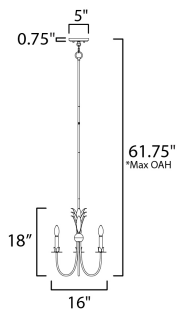

*max overall height

MEASUREMENTS

- DIMENSION : 16" L x 16" W x 18" H
- MAX OAH : 61.75" OAH
- CANOPY : 5" W x 0.75" H x 5" L
- HANGING WEIGHT : 3.96 lb

LAMPING

- INPUT VOLTAGE : 120V
- BULB : 3 x 60W Incandescent E12 Candelabra , 180W Total
- BULB INCLUDED : (Not Included)
- DIMMABLE : Y